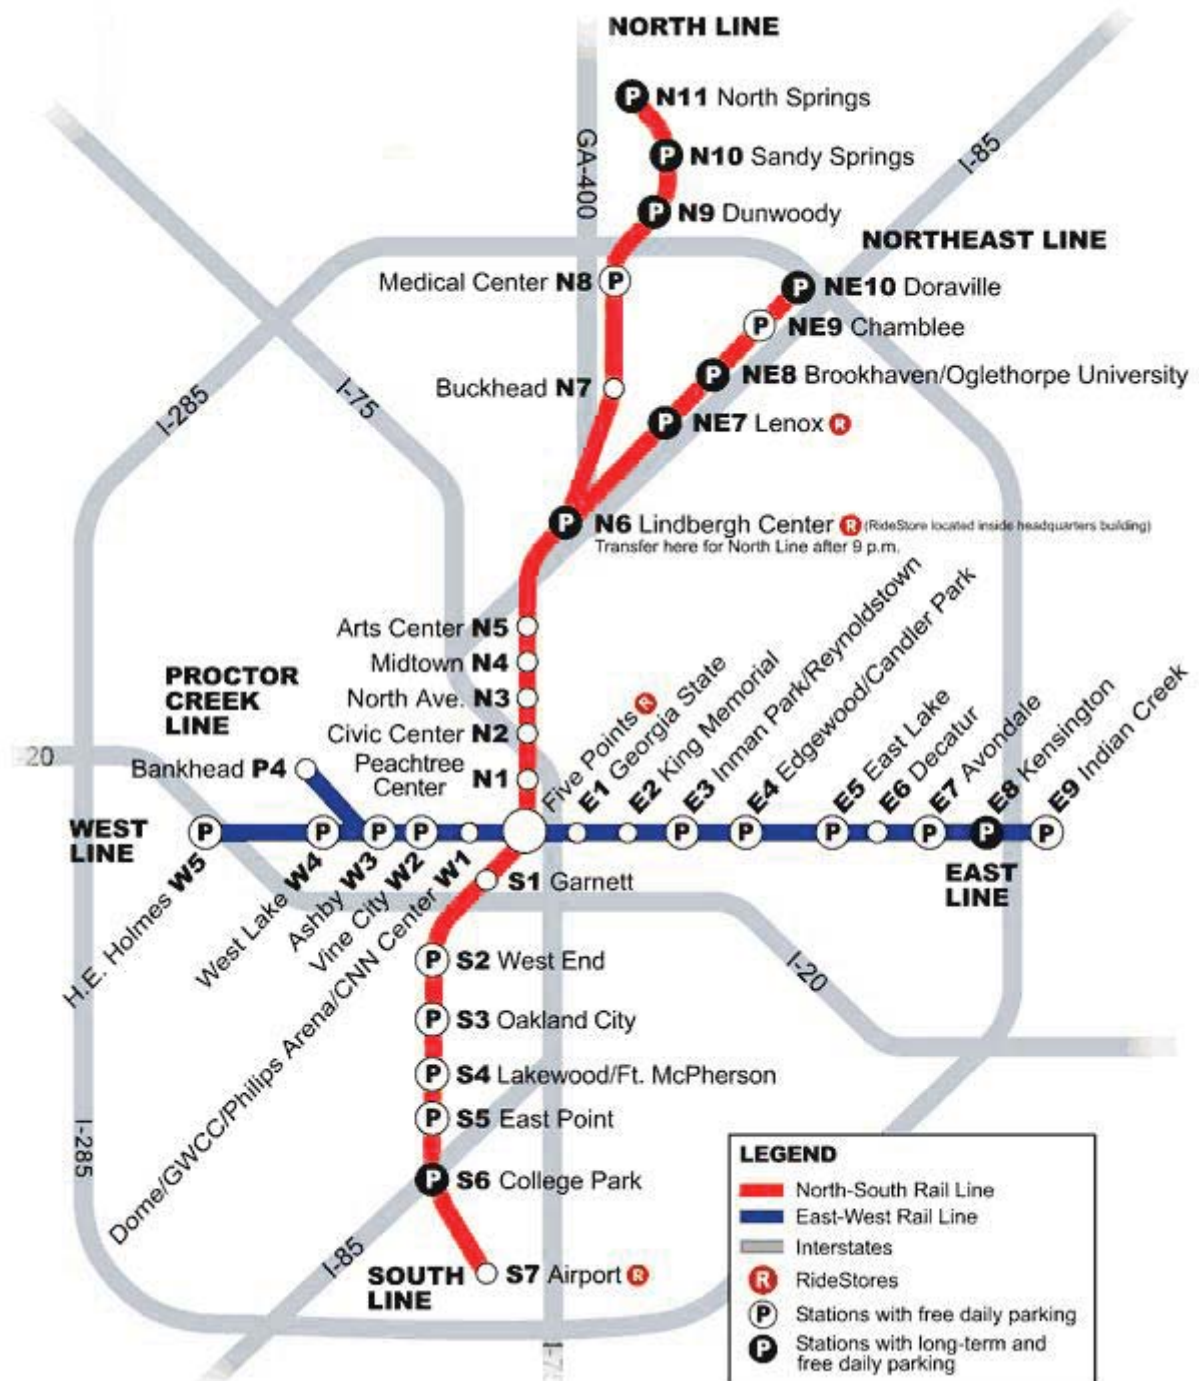

Formation Design Group
555 Dutch Valley Road
Atlanta GA 30324 USA

T 404.885.1301
F 404.885.1302
Formationdesign.com

Industrial Design
Interaction Design
Design Strategy

Atlanta Public Transport Light Rail Map