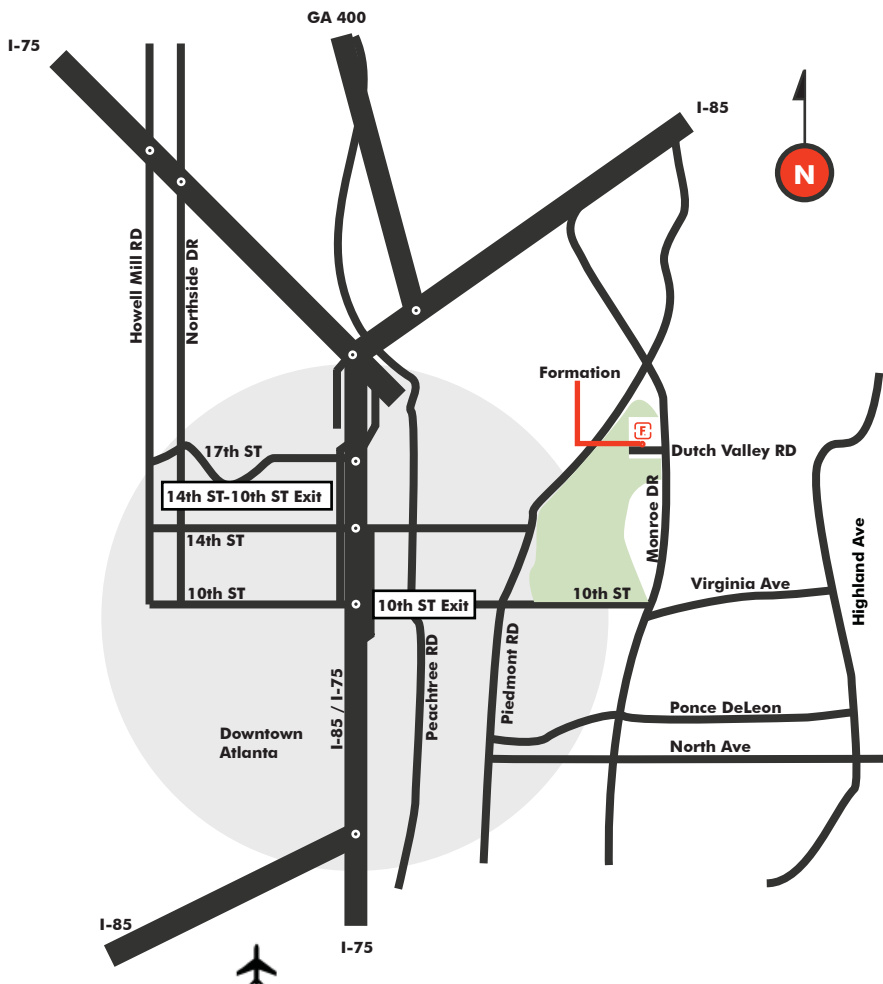

Formation Design Group is located in Midtown Atlanta adjacent to Piedmont Park, approximately 20 minutes by car from Atlanta's Hartsfield Jackson International Airport. For commercial flights, Hartsfield Jackson International Airport is the closest option. For private aircraft please use DeKalb-Peachtree Airport (PDK).

Formation's GPS Coordinates

Longitude 33° 47' 31.52" N

Latitude 84° 22' 8.55" W

Directions From Hartsfield Jackson Atlanta International Airport

1. Exit terminal area and follow signs to I-75 / I-85 North to Downtown Atlanta
2. Continue on I-75 / I-85 through Downtown
3. Exit at 10th street. At the top of the exit ramp turn right onto 10th street
5. Continue east on 10th ST to the "T" intersection of 10th ST & Monroe Dr - Turn left onto Monroe Dr.
6. Continue on North on Monroe Dr through 3 traffic lights to the "T" intersection of Monroe Dr and Dutch Valley RD. Turn left onto Dutch Valley RD.
7. Formation Design Group is halfway down Dutch Valley RD on the left side.